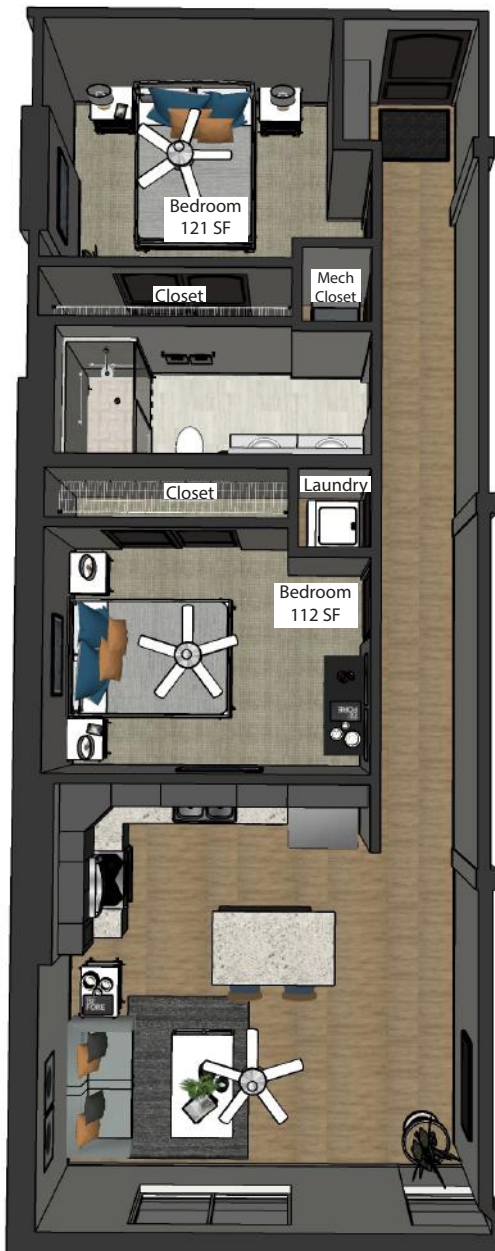

# Benz

2 Bedroom / 2 Bathroom

858 - 922 Square Feet

Rent: \$ \_\_\_\_\_

315 E. Pearl Street, Batesville, Indiana 47006

Contact Leasing Office: [depotsquare@flco.com](mailto:depotsquare@flco.com) or 812-932-3378