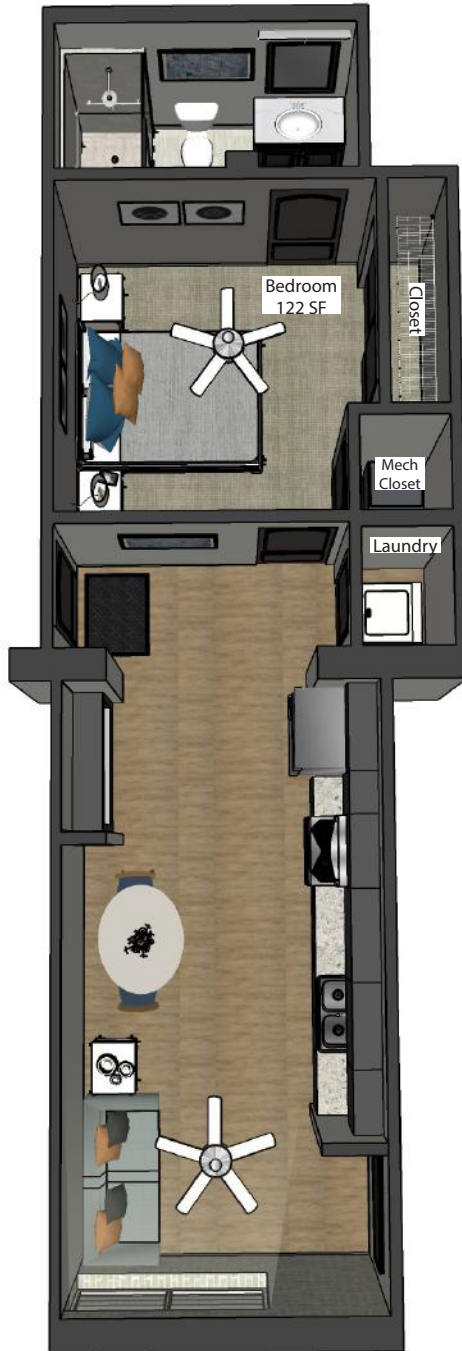

Mitchell

1 Bedroom / 1 Bathroom

532 - 544 Square Feet

Rent: \$ _____

315 E. Pearl Street, Batesville, Indiana 47006

Contact Leasing Office: depotsquare@flco.com or 812-932-3378

Disclaimer: Renderings are an artist's conception and are intended only as a general reference. Features, materials, finishes and layout of a subject unit may be different than shown.