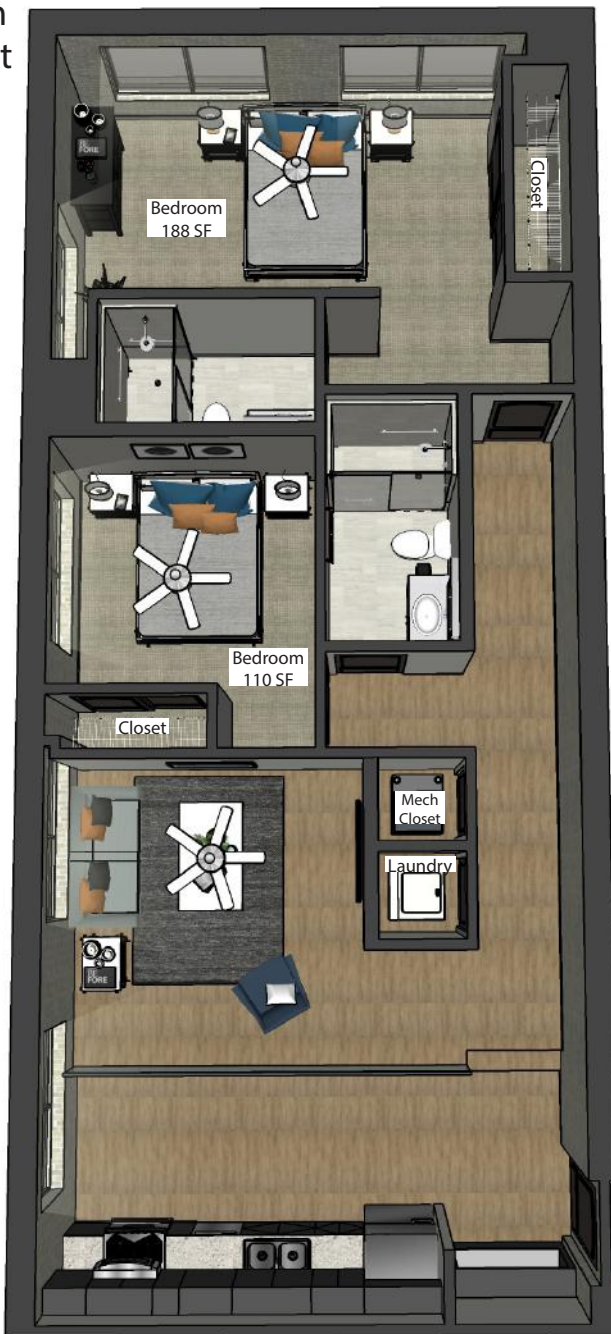

Paul C.

2 Bedroom / 2 Bathroom
1,125 - 1,149 Square Feet
Rent: \$ _____

315 E. Pearl Street, Batesville, Indiana 47006

Contact Leasing Office: depotsquare@flco.com or 812-932-3378

Disclaimer: Renderings are an artist's conception and are intended only as a general reference. Features, materials, finishes and layout of a subject unit may be different than shown.